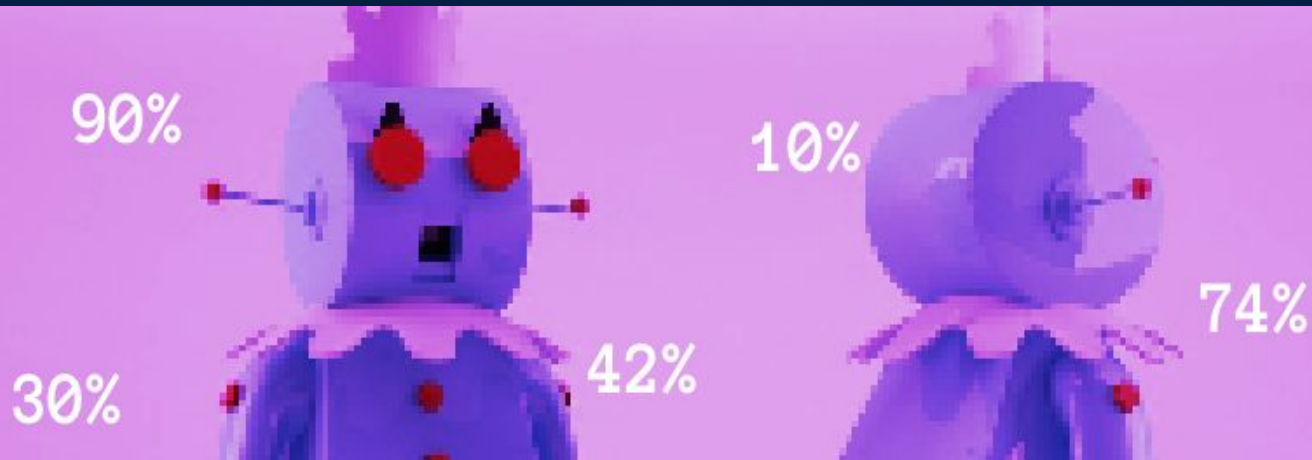

ARTIFICIAL INTELLIGENCE → SOCIAL CONTROL AND ACCOUNTABILITY

SO MUCH DATA WE COULD TEACH A ROBOT

THIS IS JARBAS!

ARTIFICIAL INTELLIGENCE → SOCIAL CONTROL AND ACCOUNTABILITY

Jarbas Dashboard

Início > Cota para Exercício da Atividade Parlamentar > Reembolsos